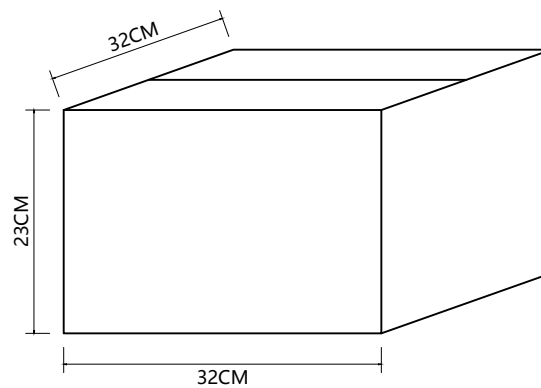

IT'S ABOUT RoMi[®]

CITY LIGHTS
↳ technical drawing & packing details

TIVC010/CEILING LAMP(TIVC010)

SIZE: Max.Height 15CM

GU10, MAX 10W LED

PACKING DETAILS

BOX Sizes: 32*32*23CM

Total CBM: 0.024

G.W: 5.40 KGS

N.W: 3.84KGS

NUMBER OF BOXES:4PCS