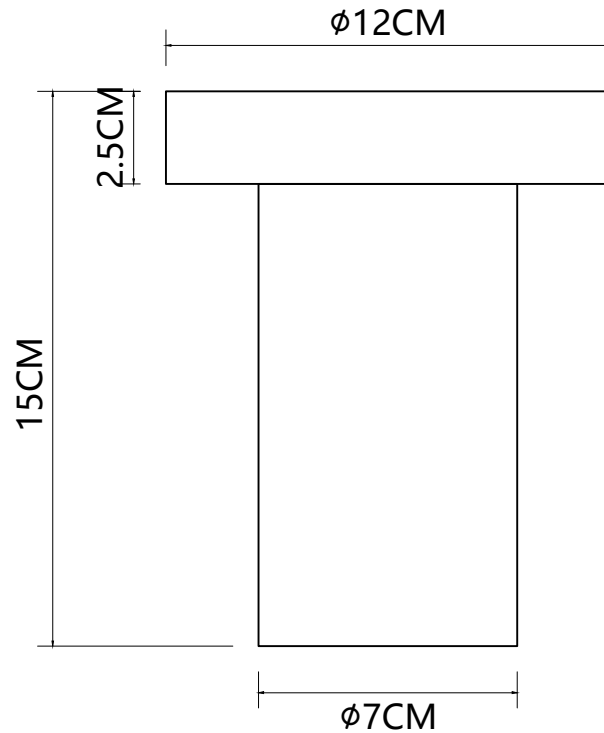

IT'S ABOUT RoMi[®]

CITY LIGHTS
↳ technical drawing & packing details

TIVC010/CEILING LAMP(TIVC010)

SIZE: Max.Height 15CM

GU10, MAX 10W LED

PACKING DETAILS

BOX Sizes: 32*32*23CM

Total CBM: 0.024

G.W: 5.40 KGS

N.W: 3.84KGS

NUMBER OF BOXES:4PCS